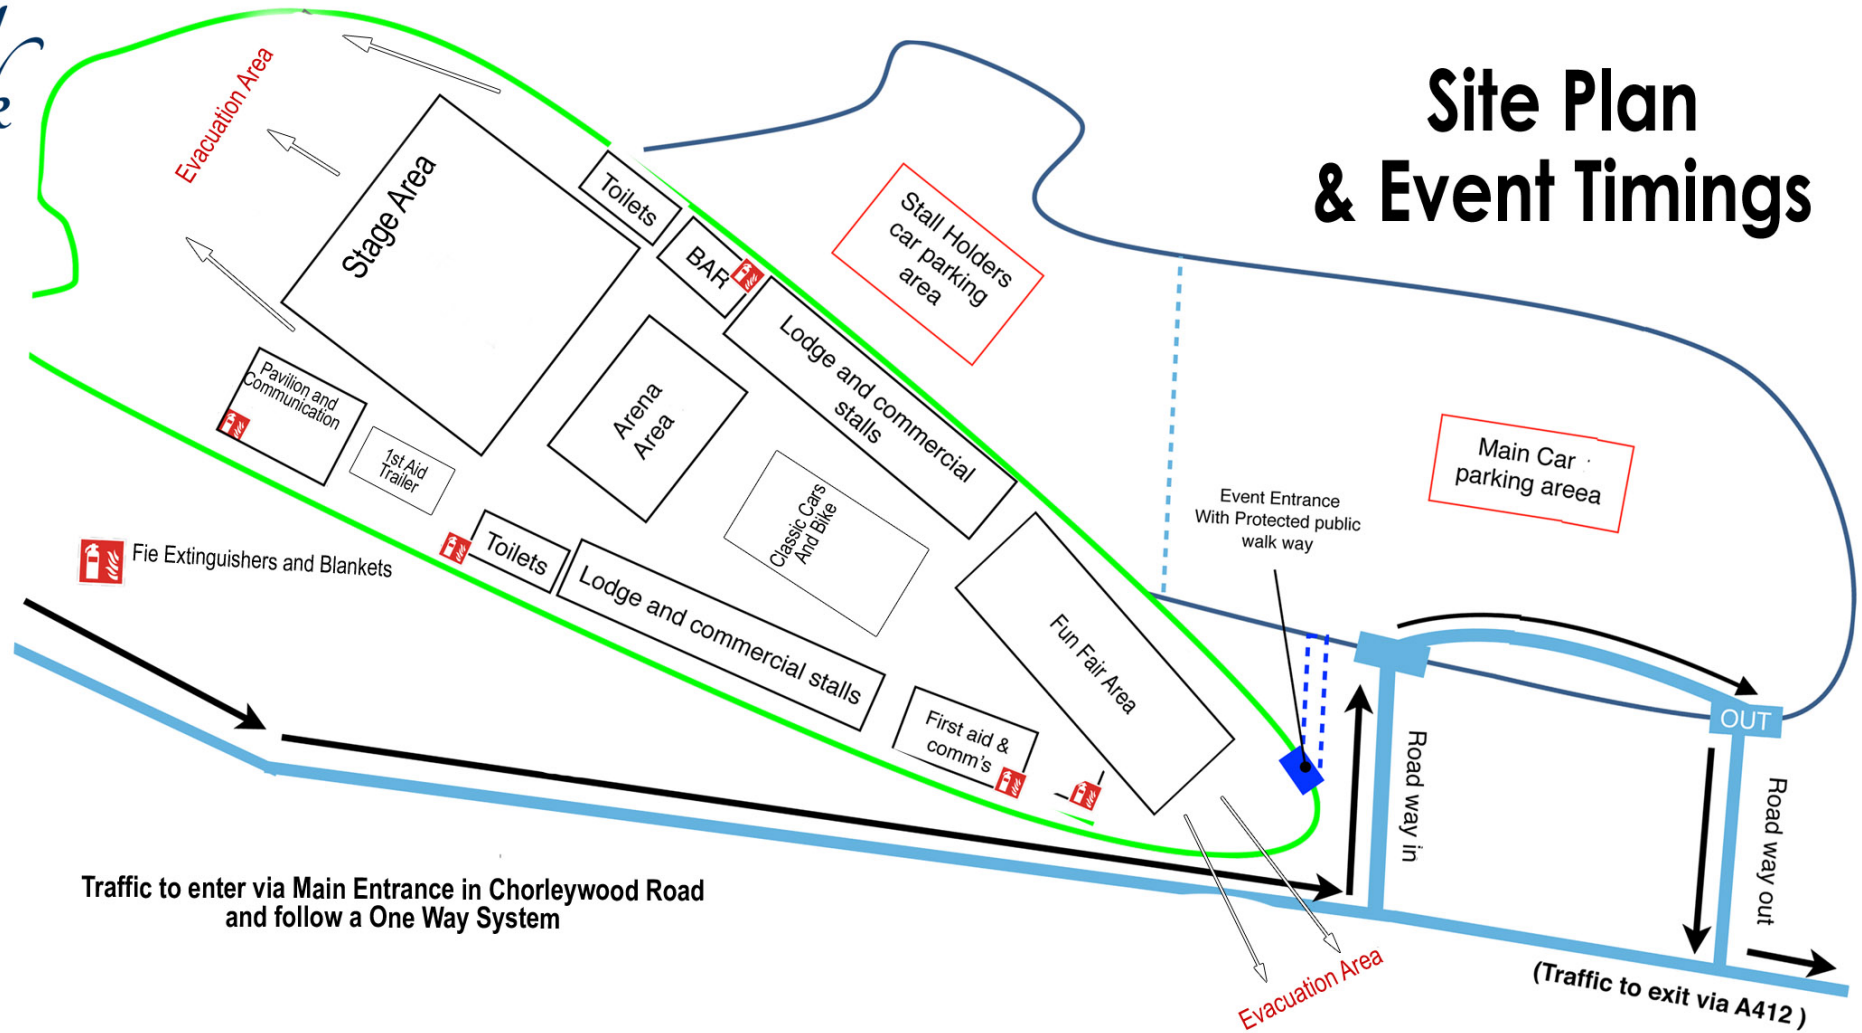

Site Plan & Event Timings

Day Session:

- 12.10 – 12.30 Marching Band Main Arena
- 12.30 – 13.00 Sheep Show
- 12.30 – 12.50 Hawk Show Behind Pavilion
- 13.00 – 13.30 Re-enactment Main Arena
- 13.30 – 14.00 Marching Band Main Arena
- 14.00 – 14.30 Sheep Show
- 14.30 – 15.00 Steel Band Pavilion

- 15.00 – 15.30 Re-enactment Main Arena
- 15.30 – 15.50 Hawk Show Behind Pavilion
- 15.30 – 16.00 Sheep Show

In between times Steel Band, Walking Football, Tug of War Jive Revive, Canine Partners, Punch and Judy Shows, Pony Rides

Evening Session:

- 15.30 – 16.30 Rod Stewart Tribute Act
- 16.45 – 17.45 Buddy Holly Tribute Act
- 18.10 – 19.30 ABBA Tribute Act

Times are subject to change